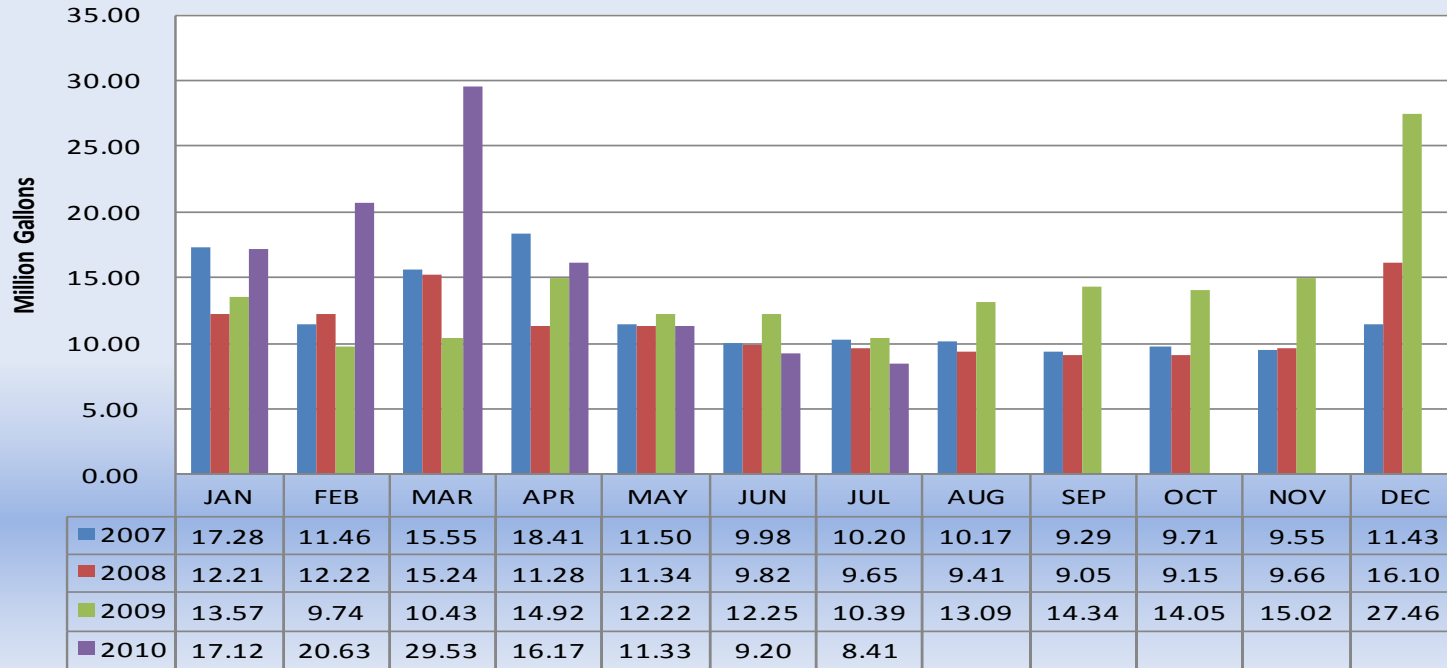

Egg Harbor City January Flow

Egg Harbor City February Flow

Egg Harbor City March Flow

Egg Harbor City April Flow

Egg Harbor City May Flow

Egg Harbor City June Flow

Egg Harbor City July Flow

Egg Harbor City August Flow

Egg Harbor City September Flow

Egg Harbor City October Flow

Egg Harbor City November Flow

Egg Harbor City December Flow

Egg Harbor City

Egg Harbor City