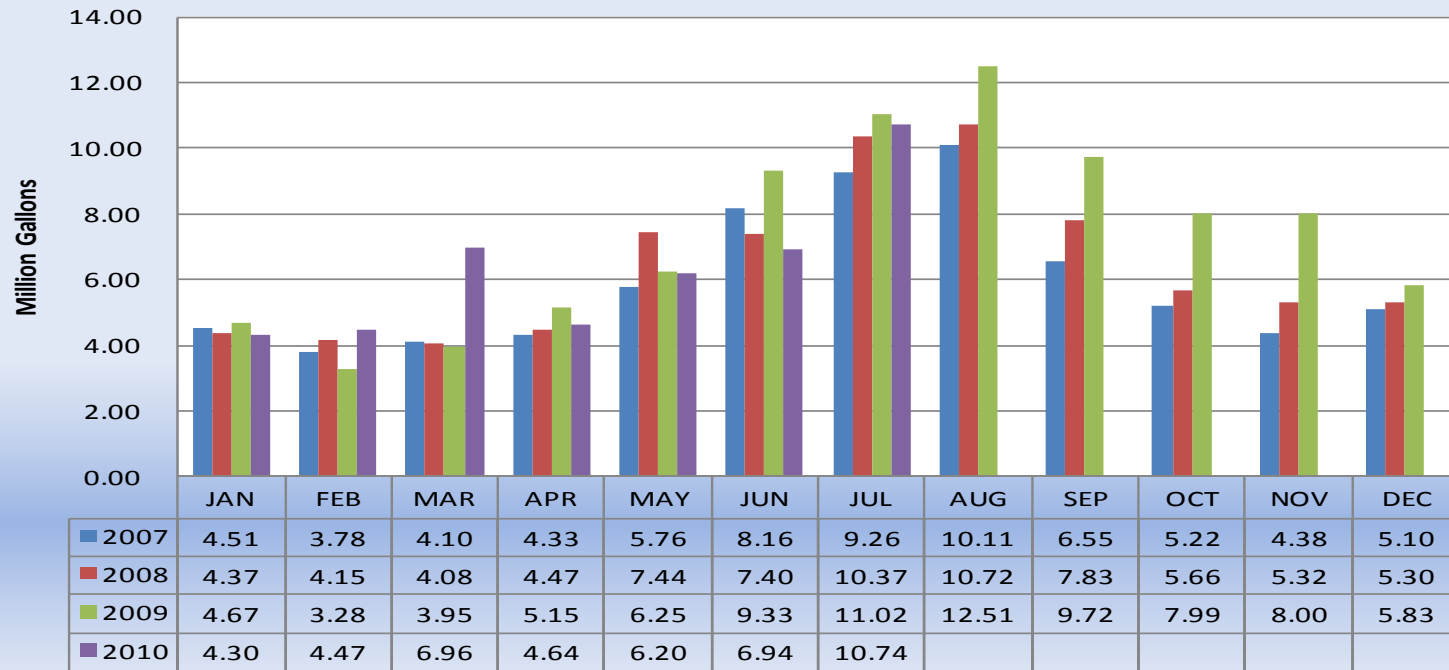

Longport January Flow

Longport February Flow

Longport March Flow

Longport April Flow

Longport May Flow

Longport June Flow

Longport July Flow

Longport August Flow

Longport September Flow

Longport October Flow

Longport November Flow

Longport December Flow

Longport

Longport