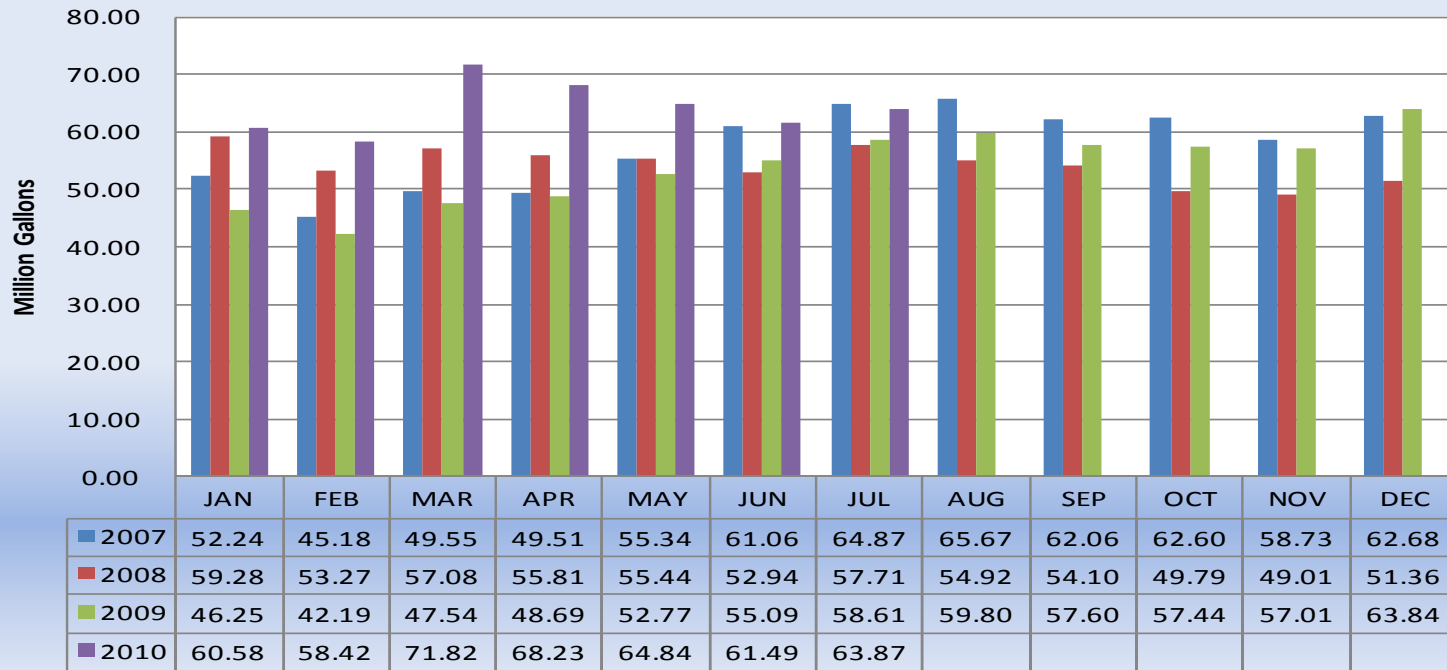

Pleasantville