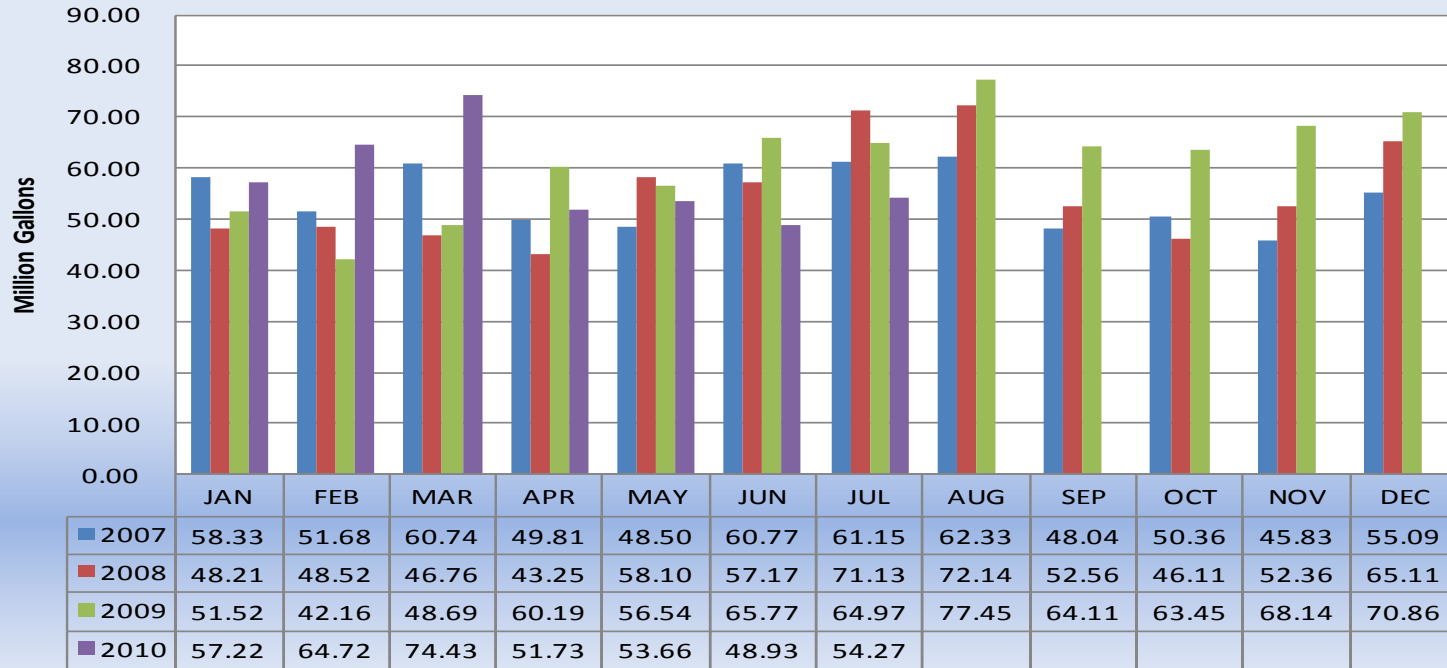

Ventnor January Flow

Ventnor February Flow

Ventnor March Flow

Ventnor April Flow

Ventnor May Flow

Ventnor June Flow

Ventnor July Flow

Ventnor August Flow

Ventnor September Flow

Ventnor October Flow

Ventnor November Flow

Ventnor December Flow

Ventnor

Ventnor