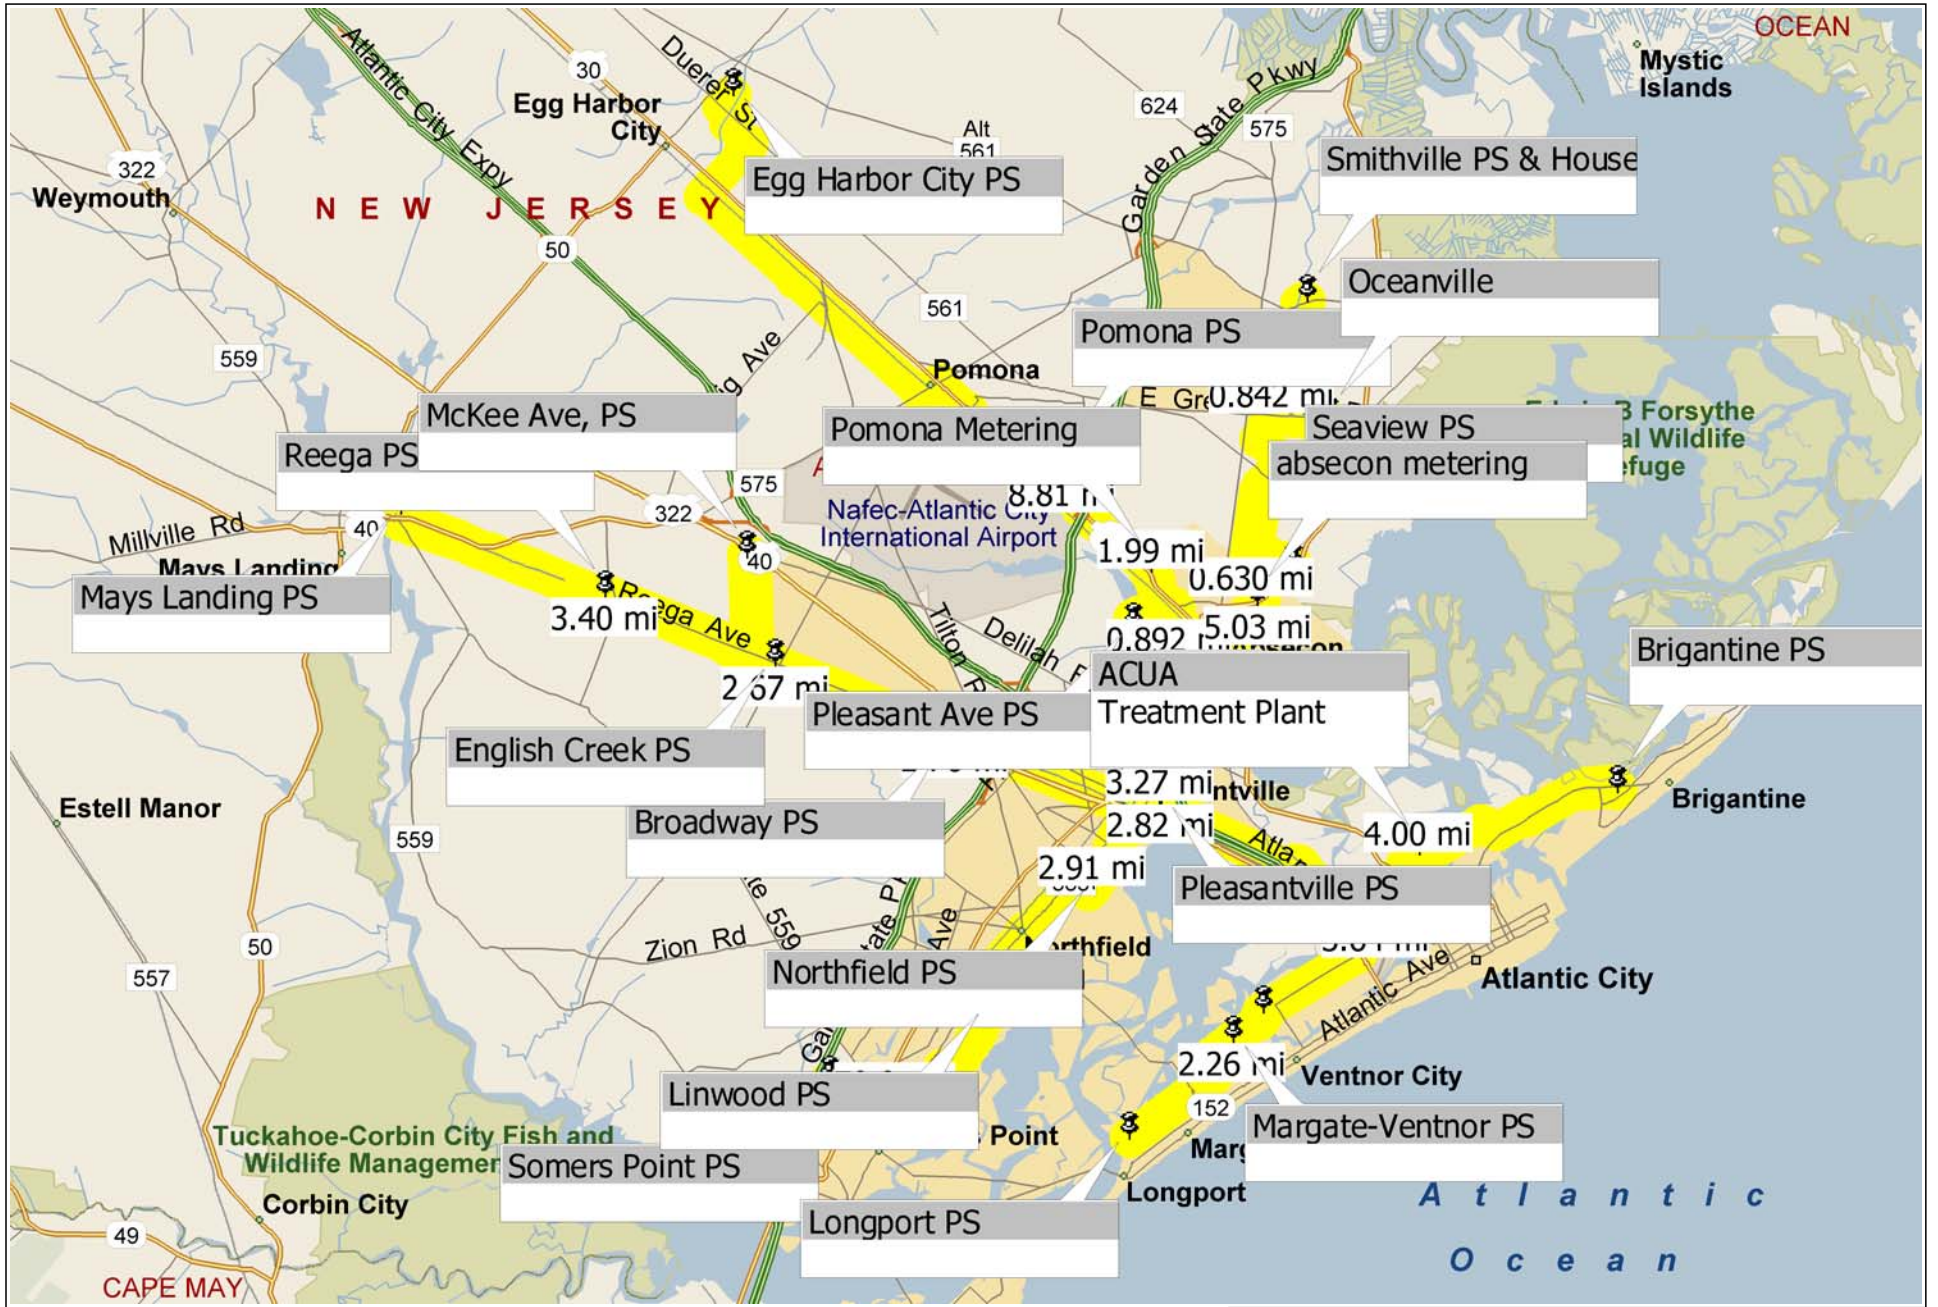

Atlantic County Utilities Authority Facilities

Copyright © 1988-2003 Microsoft Corp. and/or its suppliers. All rights reserved. <http://www.microsoft.com/mappoint>
 © Copyright 2002 by Geographic Data Technology, Inc. All rights reserved. © 2002 Navigation Technologies. All rights reserved. This data includes information taken with permission from Canadian authorities © 1991-2002 Government of Canada (Statistics Canada and/or Geomatics Canada), all rights reserved.